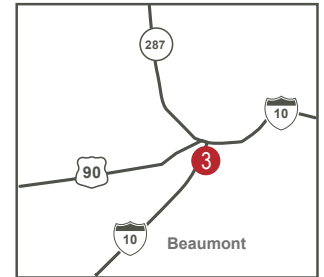

LOCATIONS

- Denotes 24-hour ATM
- Denotes deposit taking ATM

- | | | |
|--|---|---|
| <p>1 290
13100 Northwest Freeway, Suite 100
Houston, TX 77040</p> <p>2 Anahuac •
1500 Miller Street
Anahuac, TX 77514</p> <p>3 Beaumont •
55 IH-10 North
Beaumont, TX 77707</p> <p>4 Bellaire •
5410 Bellaire Blvd., Suite B
Bellaire, TX 77401</p> <p>5 Brookshire •
550 FM 1489
Brookshire, TX 77423</p> <p>6 Clear Lake ••
2200 Nasa Parkway, Suite 100
Houston, TX 77058</p> <p>7 Conroe •
1302 West Davis, Suite A
Conroe, TX 77304</p> <p>8 Dayton •
501 North Cleveland Street
Dayton TX 77535</p> <p>9 East End •
2929 Navigation Blvd., Suite 100
Houston, TX 77003</p> | <p>10 Eldridge ••
2401 Eldridge Parkway South
Houston, TX 77077</p> <p>11 Galleria •
2000 West Loop South, Suite 100
Houston, TX 77027</p> <p>12 Gulf Freeway ••
7125 Gulf Freeway
Houston, TX 77087</p> <p>13 Heights •
2222 North Durham
Houston, TX 77008</p> <p>14 Katy •
520 Westgreen Blvd.
Katy, TX 77450</p> <p>15 Katy Pin Oak •
722 Pin Oak Road
Katy, TX 77494</p> <p>16 Kirby •
3963 Kirby Drive
Houston, TX 77098</p> <p>17 Liberty •
1302 North Main Street
Liberty, TX 77575</p> <p>18 Memorial Spring Branch •
8800 Katy Freeway, Suite 110
Houston, TX 77024</p> | <p>19 Northwest Freeway @ Gessner •
14770 Northwest Freeway
Houston, TX 77040</p> <p>20 Pasadena •
4420 E Sam Houston Parkway S
Pasadena, TX 77505</p> <p>21 Stafford •
13010 Murphy Road
Stafford, TX 77477</p> <p>22 Sugar Land ••
16555 Southwest Freeway
Sugar Land, TX 77479</p> <p>23 Town & Country •
790 W Sam Houston Parkway N, Suite 100
Houston, TX 77024</p> <p>24 The Woodlands •
1800 Hughes Landing Blvd., Suite 100
The Woodlands, TX 77380</p> <p>25 West Belt •
8727 W Sam Houston Parkway N
Houston, TX 77040</p> <p>26 Woodway •
6363 Woodway Drive, Suite 100
Houston, TX 77057</p> <p>ATM at Palm Center Campus ••
5330 Griggs Road
Houston, TX 77021</p> |
|--|---|---|